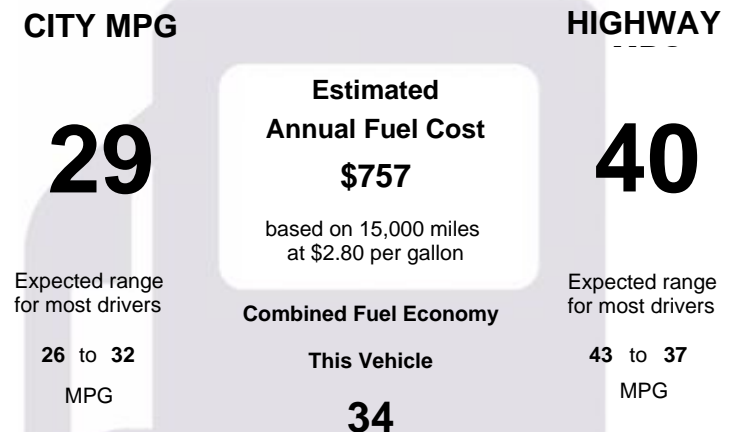

VIN:	1G1BC5SM2J7171220
Exterior Color:	Artic Blue Metallic
Interior Color:	Charcoal Cloth
Engine:	1.4 Liter Turbocharged 4 Cylinder
Transmission:	Automatic
Mileage:	25,636
Warranty:	Manufacturer's Warranty

Retail Price: **\$14,275**

Our Price:

\$13,995

EPA Fuel Economy Estimates

These estimates reflect new EPA methods beginning with 2008 models.

Your actual mileage will vary depending on how you drive and maintain your vehicle.