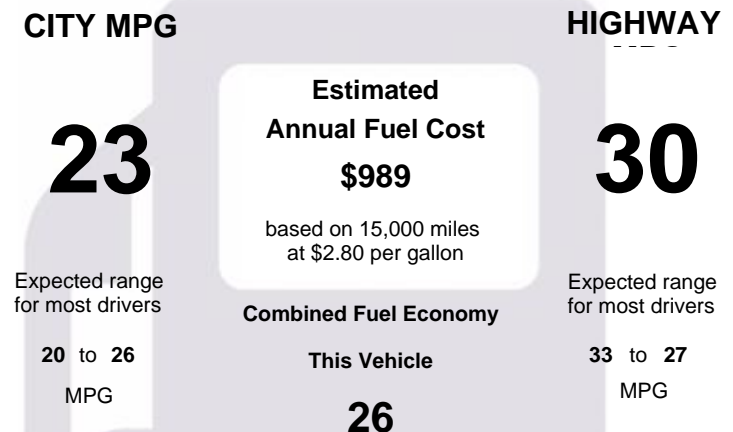

VIN:	1FMCU0GD7HUB77641
Exterior Color:	Shadow Black
Interior Color:	Charcoal Leather
Engine:	1.5 Liter Ecoboost 4 Cylinder
Transmission:	6 Speed Automatic
Mileage:	26,623
Warranty:	Manufacturer's Warranty Limited Bumper to Bumper Limited Power Train Corrosion 3 Year/36K Miles 5 Year/60K Miles 8 Year/100K Miles

Retail Price: \$19,175

Our Price:

\$17,995

EPA Fuel Economy Estimates

These estimates reflect new EPA methods beginning with 2008 models.

Your actual mileage will vary depending on how you drive and maintain your vehicle.