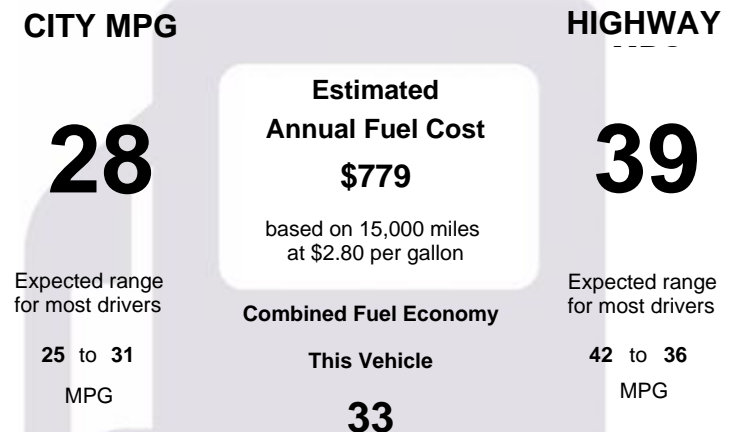

EPA Fuel Economy Estimates

These estimates reflect new EPA methods beginning with 2008 models.

Your actual mileage will vary depending on how you drive and maintain your vehicle.

See the FREE Fuel Economy Guide available from dealer or www.fueleconomy.gov