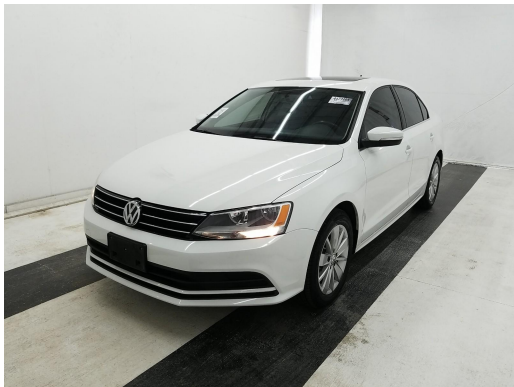

## 2016 VW Jetta SE W/Connectivity

### Features

- Auxiliary Audio Input
- Back-Up Came Bluetooth Connection
- Heated Mirrors, Heated Seats-Front(s)
- MP3 Compatible Stereo, Satellite Radio, Telematics
- Leatherette Seats
- Power Tilt/Sliding Sunroof
- Factory A/C
- Brake Assist System, Bucket Seats
- CD Player, HD Radio
- Child Safety Locks
- Cruise Control
- Daytime Running Lights
- Driver Adjustable Lumbar, Driver Air Bag
- Driver Illuminated Vanity Mirror
- Dual Air Bags, Electronic Stability Control
- Engine Immobilizer, Front Floor Mats
- Front Side Air Bag, Side Air Bags
- Intermittent Wipers
- Keyless Entry, Keyless Start
- Leather Steering Wheel
- Owner's Manual
- Pass-Through Rear Seat
- Passenger Air Bag Sensor
- Passenger Illuminated Vanity M
- Power Locks, Power Mirrors, Power Windows
- Power Tilt/Sliding Sunroof
- Premium Synthetic Seats
- Pwr Steering, Tilt Steering Wheel
- Rear Bench Seat, Rear Defrost
- Smart Device Integration
- Steering Wheel Audio Control
- Tire Pressure Monitor System
- Traction Control
- Transmission w/Dual Shift Mode

VIN:	3VWD67AJ2GM266009
Exterior Color:	White
Interior Color:	Charcoal
Engine:	1.4 Liter Turbo
Transmission:	6 Speed Auto W/TipTronic Shift
Mileage:	41,891
Warranty:	Manufacturer's Warranty

**Retail Price:** \$15,175